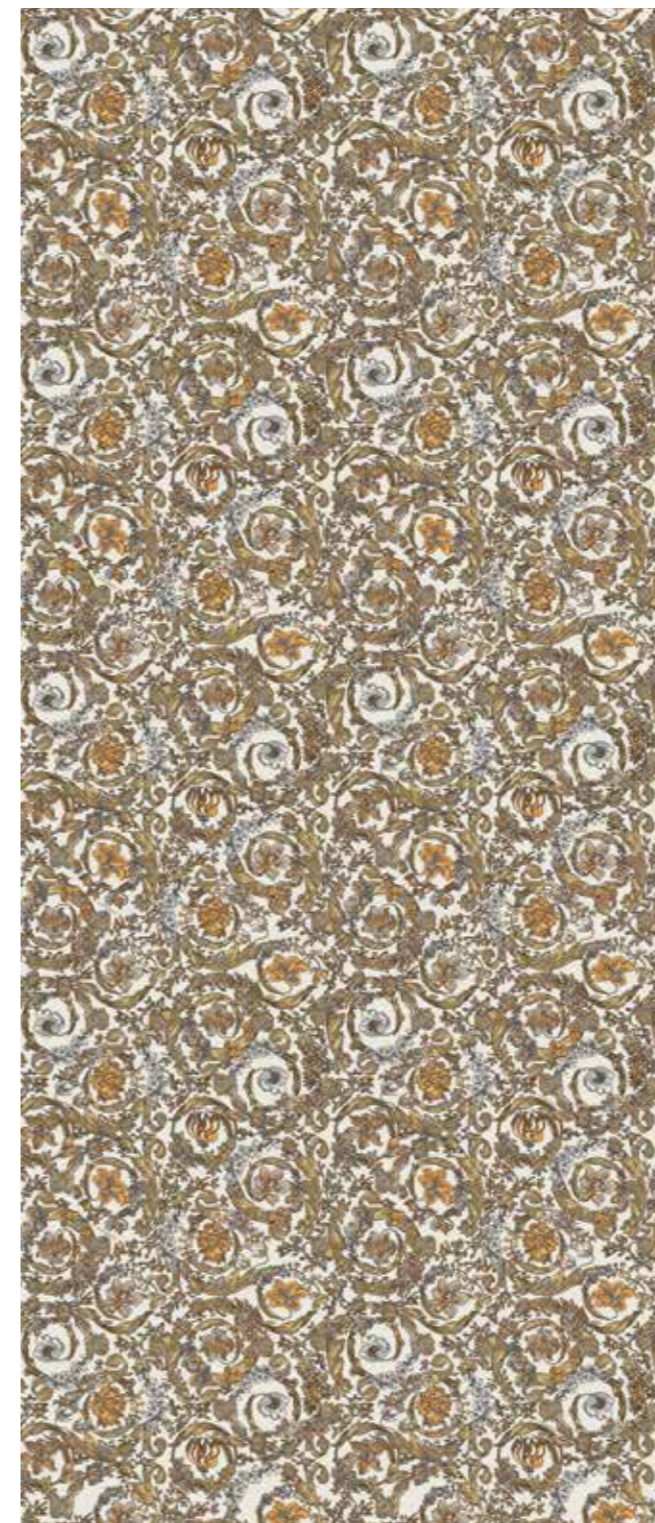

BAROCCO GARDEN

PF60011455
BAROCCO GARDEN WHITE
120x280 - 6 MM
PZ 4.299,50